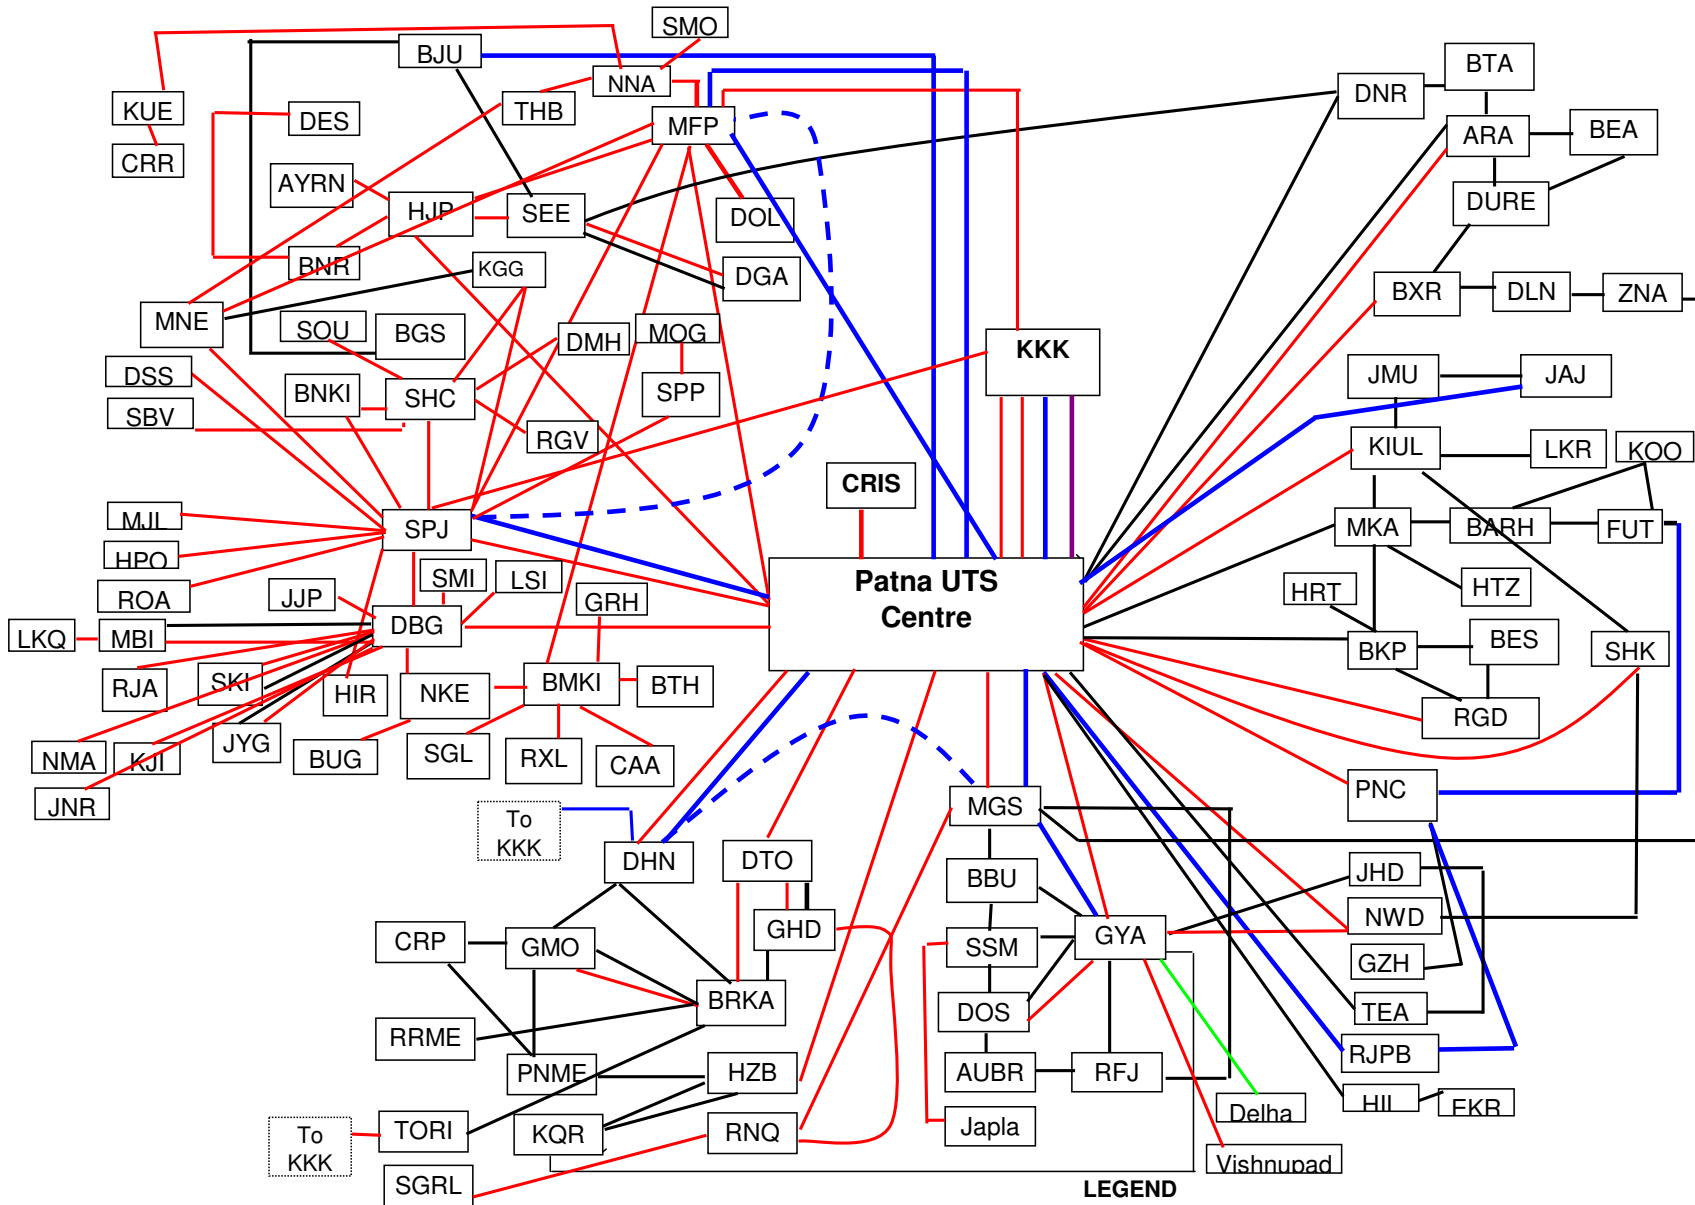

UTS EXISTING OVER E.C.RAILWAY(TOTAL- 105 Nos. as on Jan.09)

LEGEND

- 64 Kbps BSNL
- Rly.U/G cable
- Proposed 2 MB/RCIL
- BSNL 2MB
- Rly.OFC
- RCIL/RLY 2 MB
- BSNL 9.6 Kbps